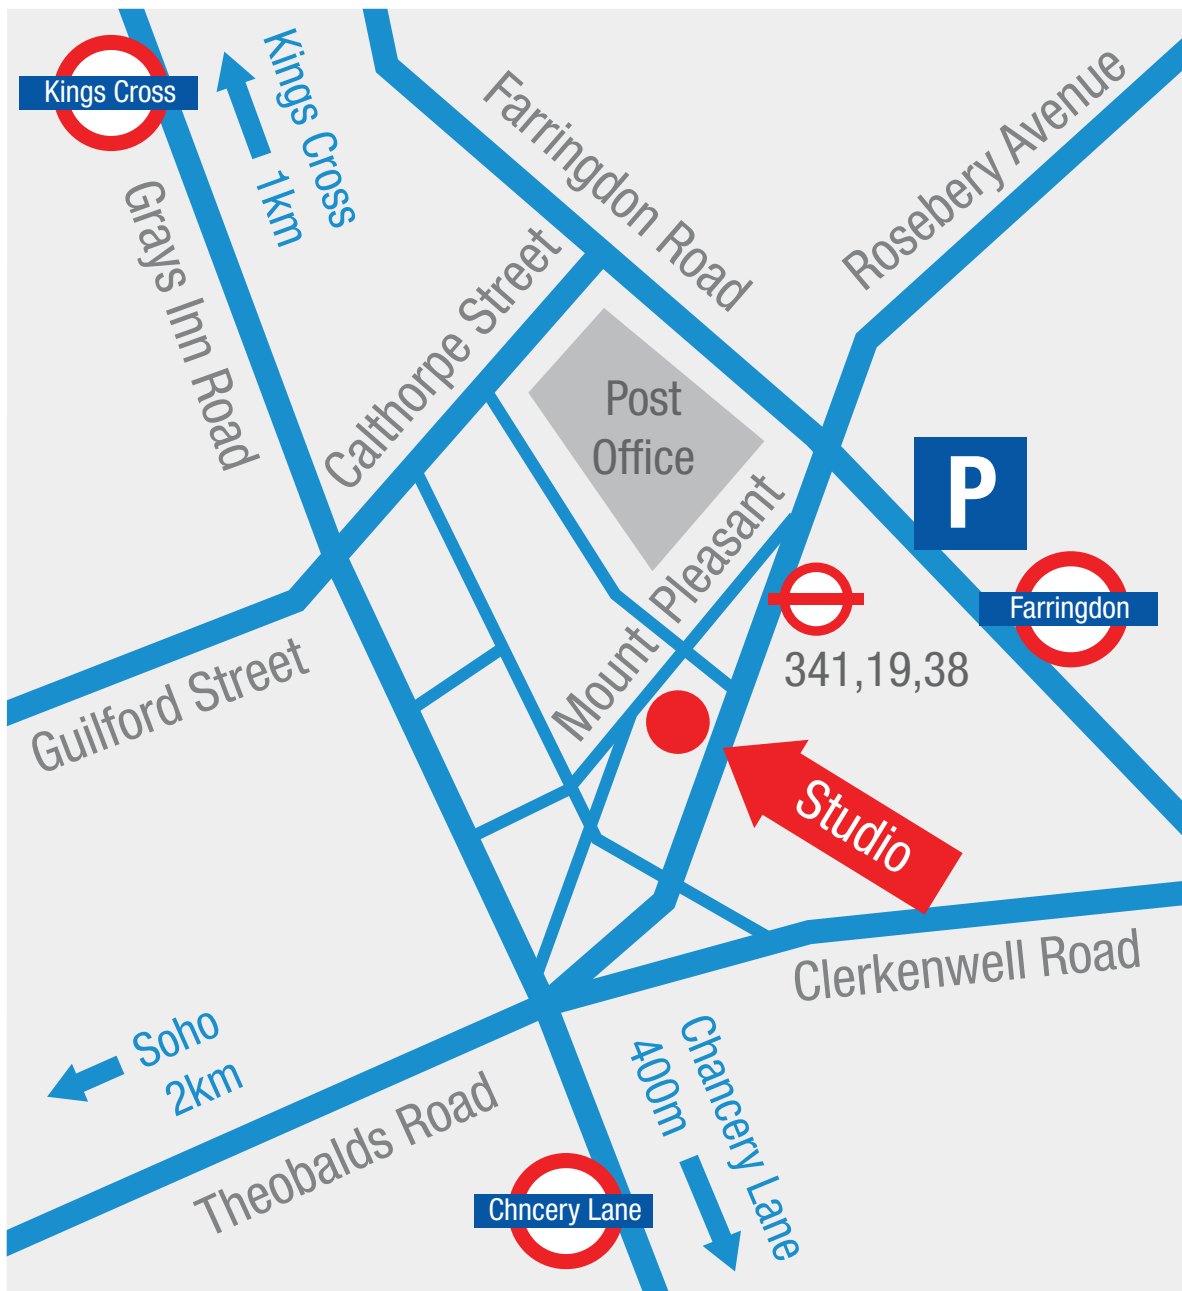

Mount Pleasant
STUDIO

51-53 Mount Pleasant, London, WC1X 0AE

T: +44 (0) 20 7837 1957

www.mountpleasantstudio.com

Mount Pleasant

Map & Directions

Access via tube at Chancery Lane (Central Line) Farringdon (Circle, Hammersmith and City) or King's Cross (overground, Circle, Hammersmith and City, Northern, Victoria and Metropolitan lines)

51-53 Mount Pleasant, London, WC1X 0AE
T: +44 (0) 20 7837 1957
www.mountpleasantstudio.com

Mount Pleasant Map & Directions

Directions by Tube

From Chancery Lane Tube (5 minutes walk)

Turn up Gray's Inn Rd, after crossing the junction with Theobalds Rd/Clerkenwell Rd take the first right into Mount Pleasant. Walk 150 metres, the studio is on the right.

From Farringdon Station (6 minutes walk)

Turn right out of the station and right again onto Farringdon Road. At the junction with Rosebery Avenue, turn left. Mount Pleasant is the first road immediately on your right. After 100 metres the studio is on the left after the Apple Tree pub.

From King's Cross Station (8 minute walk)

Turn left out of station, and right down Gray's Inn Road. Cross the junction with Guildford St/Calthorpe St. Turn left into Elm Street, which runs into Mount Pleasant. The studio is on the right in the dip.